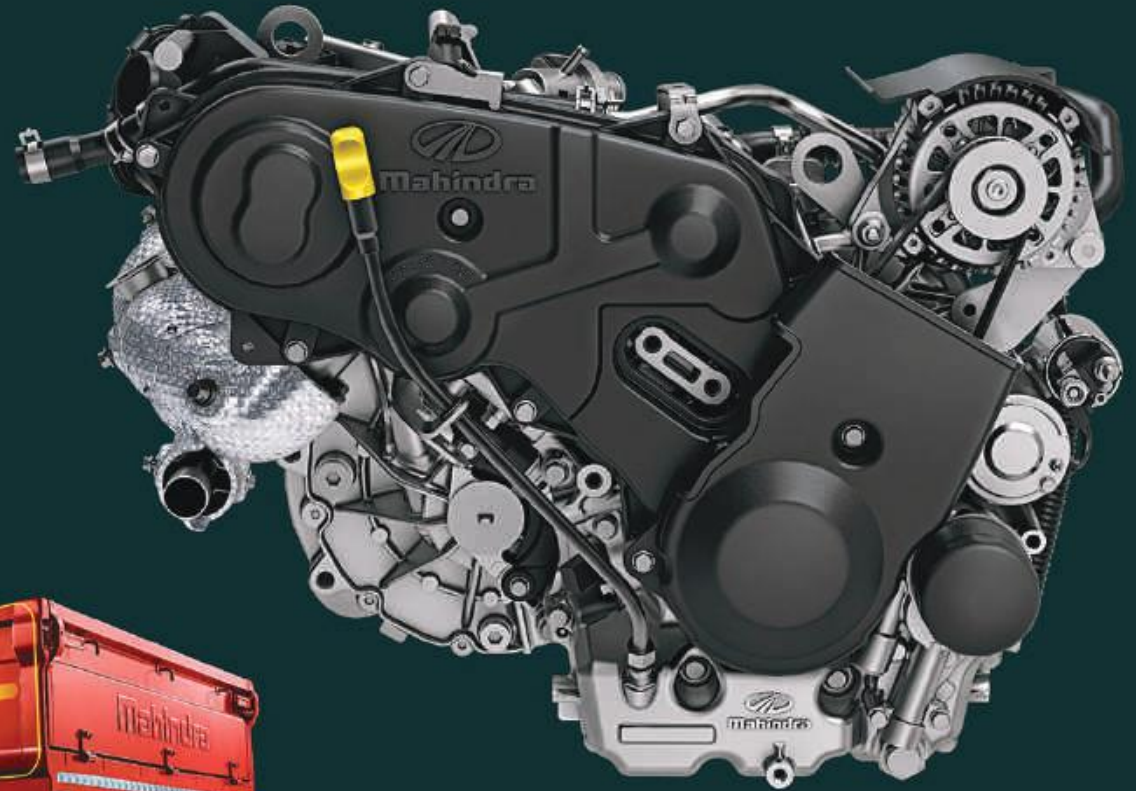

New Jeeto Plus CNG.
**THE POWER OF DIESEL,
NOW IN CNG.**

New and improved, Jeeto Plus with **BS6**

BIG ON MILEAGE
37 km/kg*

BIG ON POWER
15 kW

BIG CARGO BOX
2257 mm

BIG ON TORQUE
44 Nm

**JEETO
PLUS⁺ CNG**

BIG ON POWER

- 15 kW Power and 44 Nm Torque lets you carry a bigger load easily
- Climbs steep inclines effortlessly

BIG CARGO BOX

- Big Cargo Box of 2257 mm
- Big Cargo box ensures, no matter how challenging are the roads or however heavy the load is, that you always keep going

BIG ON SAVINGS

- Better mileage (37 km/kg) that lets you save big
- Big Warranty* of 3 years or up to 72 000 km
- Helps you save more so that you earn more

BIG ON EARNINGS

- Big cargo box ensures more earnings
- Higher payload further helps increase your earnings
- Big torque of 44 Nm lets you do more trips
- Less maintenance cost to help you save more

BIG ON SAFETY

- Strong body with a strong chassis
- Semi-forward design for enhanced safety
- Wider wheelbase for better stability

TECHNICAL SPECIFICATION

SPECIFICATION	JEETO PLUS CNG
Engine Type	Four stroke, Positive Ignition, CNG
Engine - Number of Cylinders	1
Engine Displacement Capacity	625 cm ³
Engine - Max Power	15 kW @ 4000 r/min
Engine - Max Torque	44 Nm @ 1600-2200 r/min
Gear Box	4 - Speed Manual, Synchronmesh
Clutch	Dry Single Plate
Steering	Manual, Rack or Pinion
Tyre Size	145 R12LT 8PR
Suspension Front	IFS
Suspension Rear	Semi-trailing arm
Fuel Tank Capacity (litre)	45
Gross Vehicle Weight (kg)	1450
Payload (kg)	650
Wheel Base (mm)	2500
Ground Clearance (mm)	165
Outer Cargo box L X W X H (mm)	2257 x 1493 x 300
Overall Length (mm)	3876
Overall Width (mm)	1498
Overall Height (mm)	1750
Seating capacity	D+1
Warranty	3 years/72 000 km*